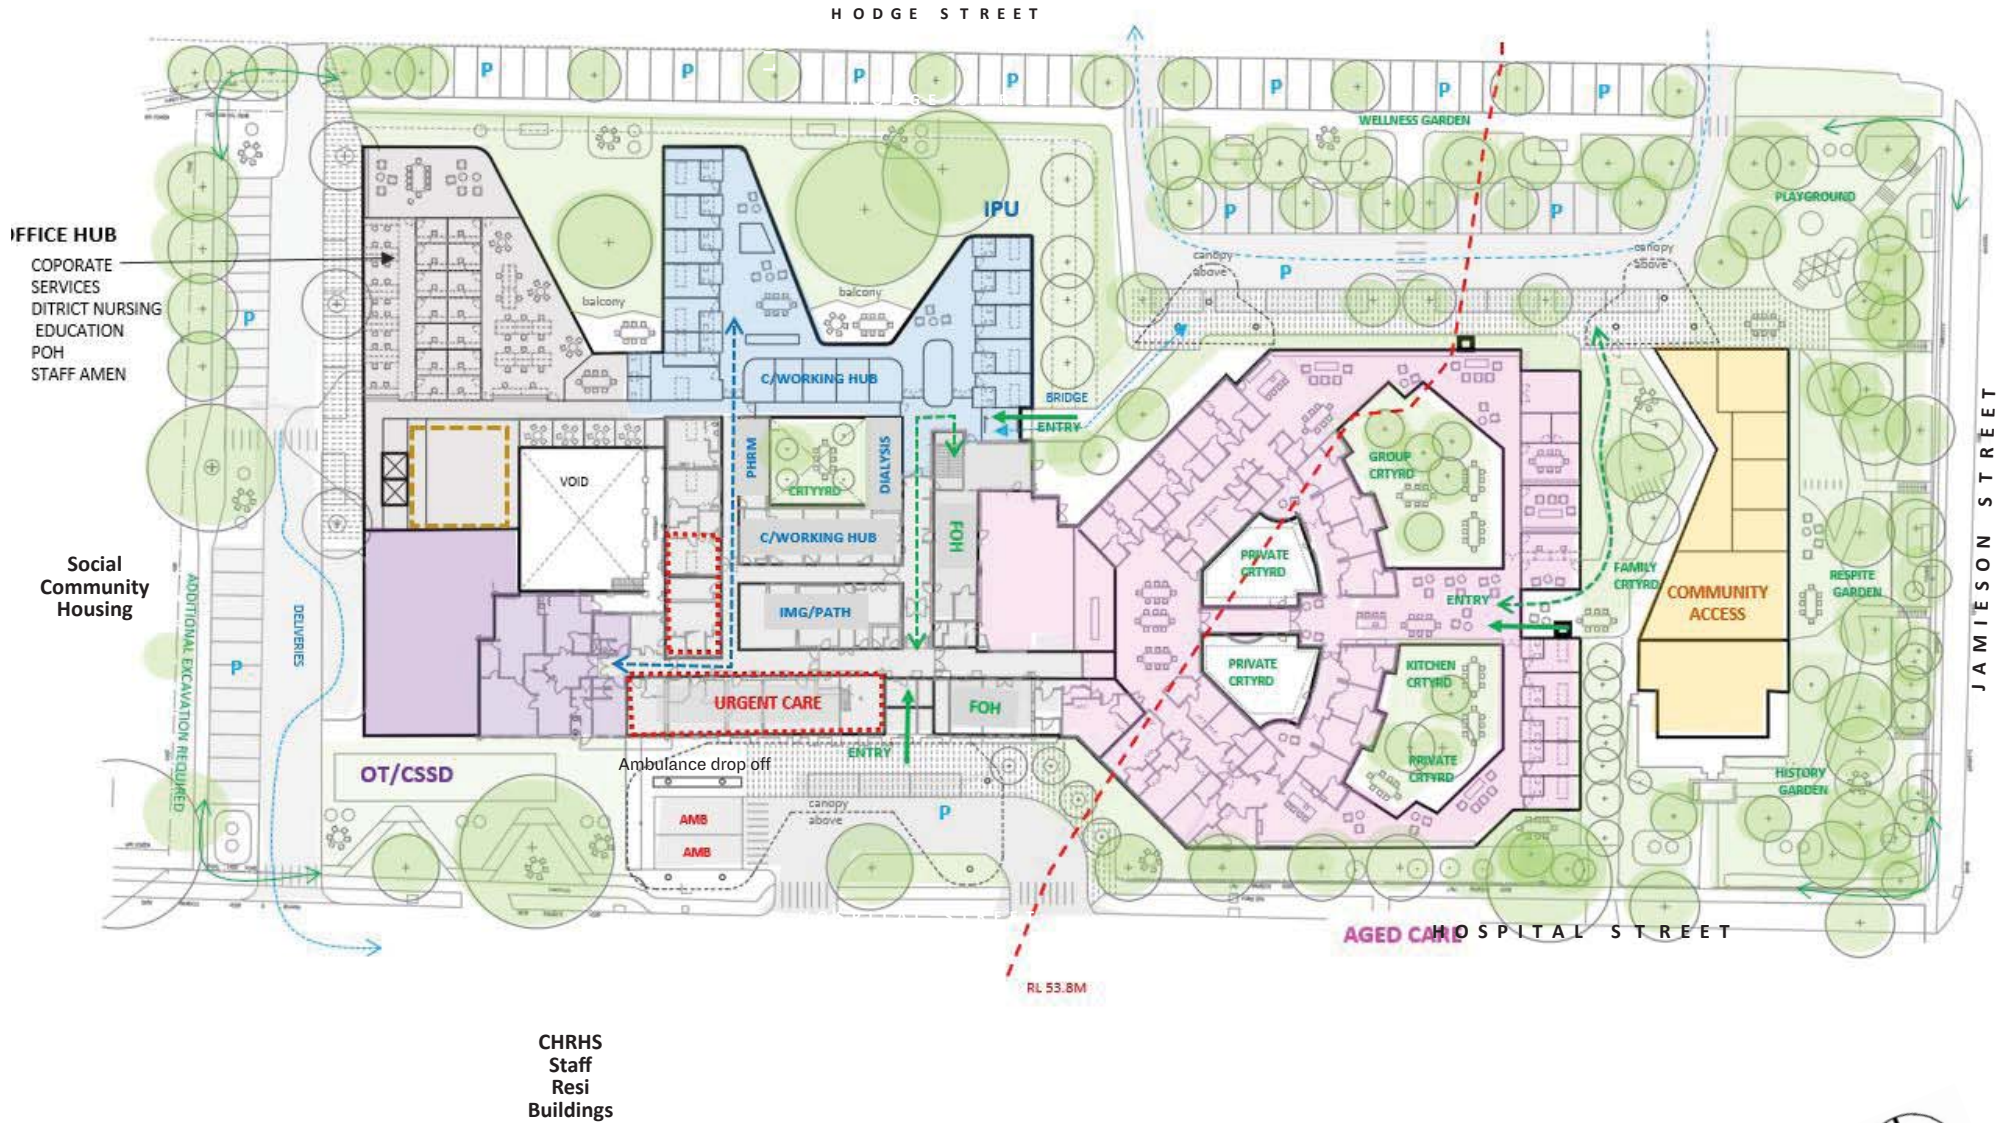

CHRHS
Staff
Resi
Buildings