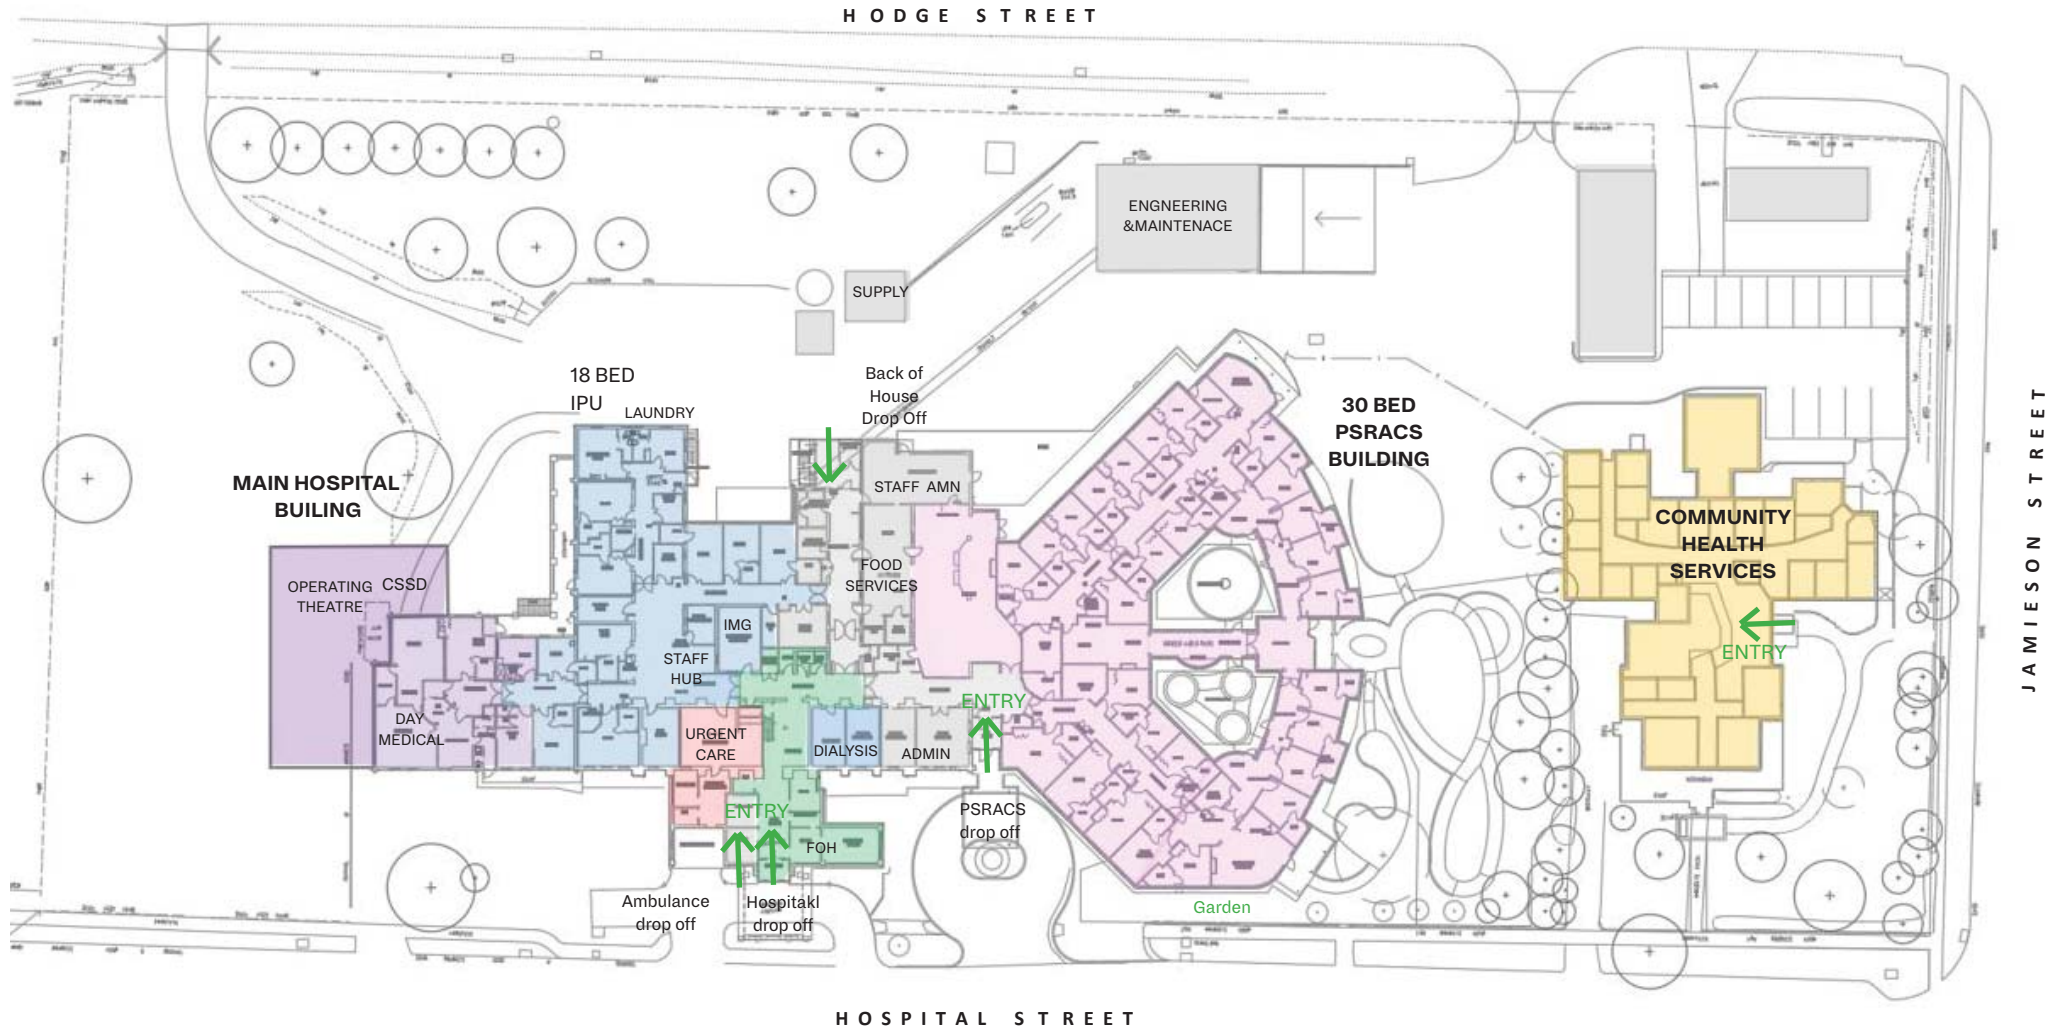

Hospital St. (North of Raglan St. East of Vincent St.) The foundation stone was laid in 1861.

View on Hospital street , looking North toward Main Entry and Drop-off in the centre of the image and Residential Aged Care to the right.

Site Photos

View on the corner of Hospital street and Jamieson Street , looking North West toward community centre

Hoapital steet view

Original Hospital- View along Hospital street looking West

CHRHS
Staff
Resi
Buildings